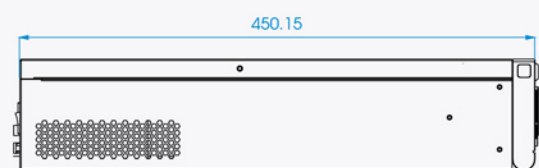

- Linux OS embedded for stability
- Innovated design
- Easy to install
- Remote control
- Friendly GUI for configuration
- High profile H.264 recording and decoding
- Full support 8*HDD max. 4TB each
- Support up to 32 IP Camera
- DDNS for remote connection
- Multiple level users
- Dual stream
- Size: 442mm×450.15mm×88.8mm(2U Rack)

DIMENSIONS (mm)

Model		MS-N8016	MS-N8032
Video/Audio	Network Video Input	16-ch	32-ch
Video/Audio Output	HDMI Output	1-ch, Resolution: 1024x768/60Hz, 1280x720/60Hz, 1280x1024/60Hz, 1600x1200/60Hz, 1920x1080P/50Hz, 1920x1080P/60Hz	
	VGA Output	1-ch, Resolution: 1024x768/60Hz, 1280x720/60Hz, 1280x1024/60Hz, 1600x1200/60Hz, 1920x1080P/50Hz, 1920x1080P/60Hz	
	Dual Stream	Support	
	Recording Resolution	5MP/3MP/1080P/UXGA/720P/VGA/D1/CIF/QCIF	
	Synchronous Playback	16	
Video/Audio Compression	video Compression	H.264	
	Audio Compression	G.711 U-Law	
	Audio Bit Rate	8Kbps	
Storage	Drivers	8 SATA HDD (3.5")	
	External Storage	1 eSATA	
	Capacity	Up to 4TB capacity for each HDD	
Recording Management	Recording	Manual recording, timer recording, motion detection recording, alarm recording, motion detection recording or alarm recording, motion detection recording and alarm recording	
	Snapshot	Manual Snapshot	
	Playback	Video playback, Image playback	
Backup	Backup	Video backup/Image backup	
Network	Protocol	IPv4, HTTP, SNMP, NTP, SMTP, PPPoE, DDNS	
External Interface	Network Interface	2 RJ45 100M/1000M	
	Serial Interface	1 RS-485 Series port for PTZ	
		1 RS-232 Series port for Console	
		1 RS-485 Series port for Keyboard	
	USB Interface	4 USB 2.0	
	Audio Input/Output	1*RCA/1*RCA	
	Alarm Input	16-ch	
Alarm Output	4-ch		
General	Power Supply	AC 100-240V 47Hz-63Hz	
	Consumption(without HDD)	≤35W	
	Working Conditions	Temperature:-10℃ - +55℃ Humidity:10% - 90%	
	Dimensions	2U Standard Chassis 442mm×450.15mm×88.8mm	
	Weight	< 9Kg	