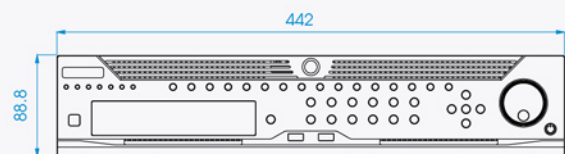

- Linux OS embedded for stability
- Innovated design
- Easy to install
- Remote control
- Friendly GUI for configuration
- High profile H.264 recording and decoding
- Full support 8*HDD max. 4TB each
- Support up to 32 IP Camera
- DDNS for remote connection
- Multiple level users
- Dual stream
- Size: 442mm×450.15mm×88.8mm(2U Rack)

DIMENSIONS (mm)

Model		MS-N8016	MS-N8032
Video/Audio	Network Video Input	16-ch	32-ch
Video/Audio Output	HDMI Output	1-ch, Resolution: 1024x768/60Hz, 1280x720/60Hz, 1280x1024/60Hz, 1600x1200/60Hz, 1920x1080P/50Hz, 1920x1080P/60Hz	
	VGA Output	1-ch, Resolution: 1024x768/60Hz, 1280x720/60Hz, 1280x1024/60Hz, 1600x1200/60Hz, 1920x1080P/50Hz, 1920x1080P/60Hz	
	Dual Stream	Support	
	Recording Resolution	5MP/3MP/1080P/UXGA/720P/VGA/D1/CIF/QCIF	
	Synchronous Playback	16	
Video/Audio Compression	video Compression	H.264	
	Audio Compression	G.711 U-Law	
	Audio Bit Rate	8Kbps	
Storage	Drivers	8 SATA HDD (3.5")	
	External Storage	1 eSATA	
	Capacity	Up to 4TB capacity for each HDD	
Recording Management	Recording	Manual recording, timer recording, motion detection recording, alarm recording, motion detection recording or alarm recording, motion detection recording and alarm recording	
	Snapshot	Manual Snapshot	
	Playback	Video playback, Image playback	
Backup	Backup	Video backup/Image backup	
Network	Protocol	IPv4, HTTP, SNMP, NTP, SMTP, PPPoE, DDNS	
External Interface	Network Interface	2 RJ45 100M/1000M	
	Serial Interface	1 RS-485 Series port for PTZ	
		1 RS-232 Series port for Console	
		1 RS-485 Series port for Keyboard	
	USB Interface	4 USB 2.0	
	Audio Input/Output	1*RCA/1*RCA	
	Alarm Input	16-ch	
Alarm Output	4-ch		
General	Power Supply	AC 100-240V 47Hz-63Hz	
	Consumption(without HDD)	≤35W	
	Working Conditions	Temperature:-10℃ - +55℃ Humidity:10% - 90%	
	Dimensions	2U Standard Chassis 442mm×450.15mm×88.8mm	
	Weight	< 9Kg	